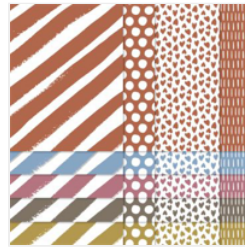

**Charming
Sentiments
Photopolymer
Stamp Set
(English) - 159985**
Price: \$23.00

Add to Cart

**2023-2025 In
Color 6" X 6" (15.2
X 15.2 Cm)
Designer Series
Paper - 161646**
Price: \$12.50

Add to Cart

**Stylish Shapes
Dies - 159183**
Price: \$30.00