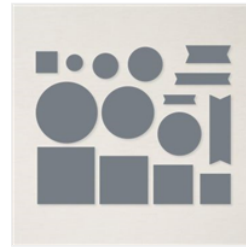

**Stylish Shapes
Dies - 159183**
Price: $30.00

Add to Cart