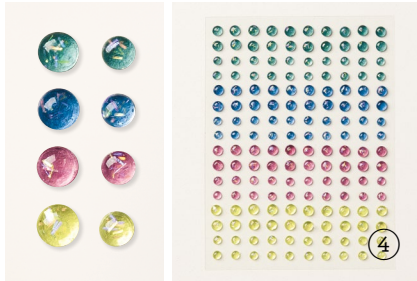

1. IRIDESCENT PASTEL GEMS

160429 | $8.00

90 adhesive-backed pieces: 30 each of 3 colors. 4 mm, 6 mm. Calypso Coral, Balmy Blue, gold.

N 2. ADHESIVE-BACKED SPARKLE GEMS

161288 | $8.50

120 pieces. 4 mm, 5 mm. Champagne, black, white.

N 3. TINSEL GEMS THREE-PACK

161624 | $7.50

150 adhesive-backed pieces. 4 mm, 5 mm. Misty Moonlight, Fresh Freesia, Lost Lagoon.

N 4. TINSEL GEMS FOUR-PACK

161623 | $8.00

160 adhesive-backed pieces. 4 mm, 5 mm. Pretty Peacock, Blueberry Bushel, Berry Burst, Lemon Lime Twist.

N 5. ADHESIVE-BACKED SOLID GEMS

161300 | $8.00

180 pieces. 3 mm, 4 mm, 5 mm. Coordinates with Fresh as a Daisy Suite (p. 110–111). Copper Clay, Boho Blue, Lemon Lolly.

6. FESTIVE PEARLS • 159963 | $7.00

200 adhesive-backed pieces. 3 mm. Cherry Cobbler, green, silver, gold.

7. IRIDESCENT PEARL BASIC JEWELS

158987 | $7.50

150 adhesive-backed pieces. 3 mm, 4 mm.

8. FLAT ADHESIVE-BACKED PEARLS

160449 | $9.00

80 pieces. 5 mm, 8 mm. Iridescent.

N 9. 2022–2024 IN COLOR PEARLS

161621 | $7.00

200 adhesive-backed pieces. 4 mm. Parakeet Party, Tahitian Tide, Sweet Sorbet, Starry Sky, Orchid Oasis.

10. RHINESTONE BASIC JEWELS

144220 | $6.00

140 adhesive-backed pieces. 3 mm, 4 mm, 5 mm.

11. IRIDESCENT RHINESTONE

BASIC JEWELS • 158130 | $7.50

200 adhesive-backed pieces. 4 mm, 5 mm, 6 mm.

12. BRUSHED BRASS

BUTTERFLIES • 158136 | $10.00

80 adhesive-backed pieces. 5 mm, 7 mm.