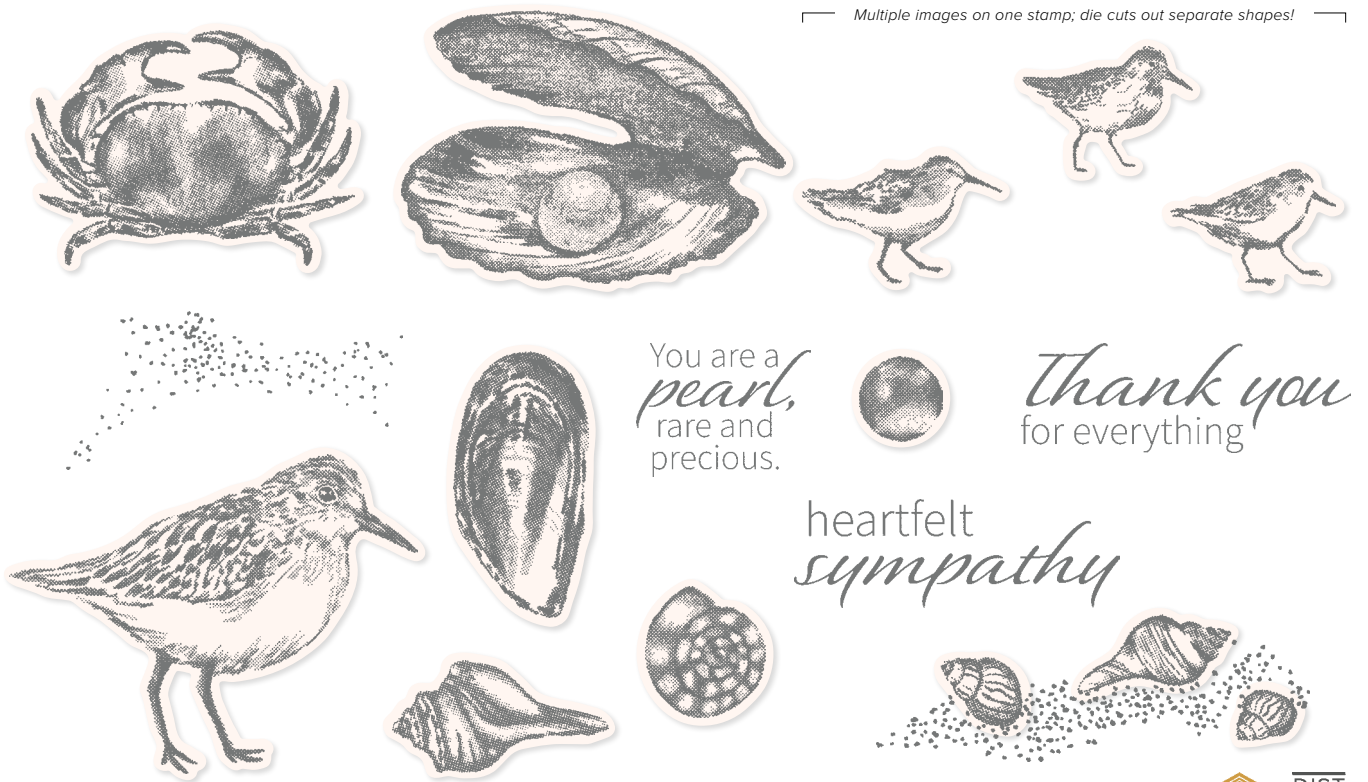

SEASIDE BAY • 160436 | $26.00

13 cling stamps (suggested clear blocks: a, c, d, h) • **EN** **FR** • Inspired by Million Sales Achiever Susan Elise Morton
O Coordinates with Seaside Bay Dies (p. 166)