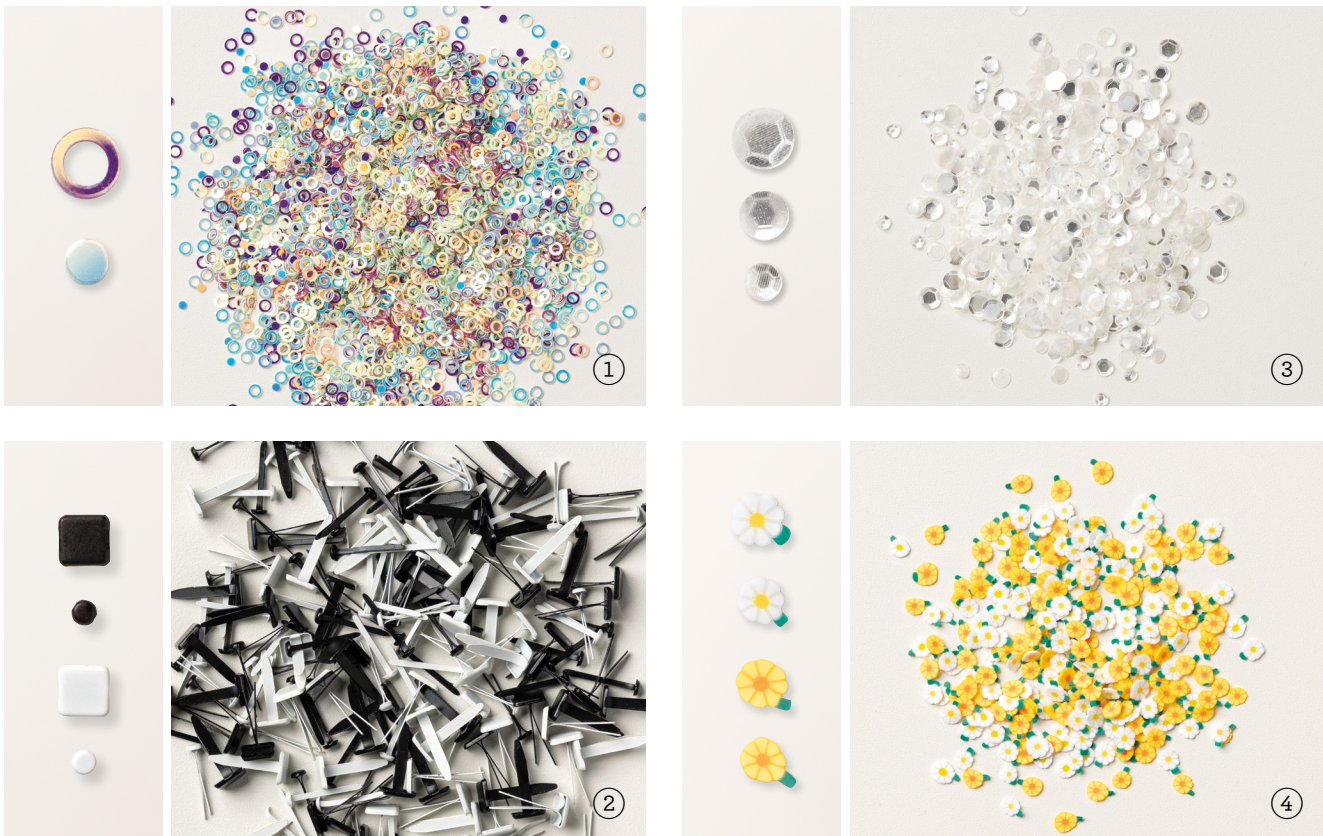

MORE, PLEASE!

Let's face it. A touch of shimmer makes everything feel like more: more celebratory, more elegant, and just more fun! We have all the embellishments you need to finish off your next project in shimmery, glittery style!

N 1. IRIDESCENT SHAKER CIRCLES
161625 | $7.00
2 mm, 3 mm. 9 g.

2. ROUND & SQUARE BRADS
155570 | $7.00
200 flathead metal brads in 2 shapes. 3.2 mm, 6.4 mm. Black, white.

N 3. LOOSE SILVER SEQUINS • 161626 | $6.50
Approximately 1,200 pieces. 3 mm, 4 mm, 5 mm. Coordinates with Les Shoppes Suite Collection (p. 30–31).

4. LOOSE DAISY EMBELLISHMENTS
160555 | $7.00
300 pieces. 5 mm. Flirty Flamingo, Old Olive, So Saffron, white.