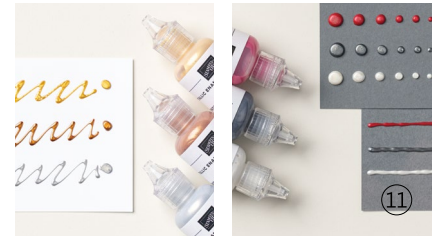

### 9. NATURAL TONES STAMPIN' BLENDS

**\$10.00 EACH**

● ● Deep • 158152

● ● Medium Deep • 159461

● ● Medium • 159462

● ● Medium Light • 159463

○ ○ Light • 159465

2 alcohol-based markers. Perfect for adding color to line art images of people, nature, and more. Use the Color Lifter (p. 123) to add highlights and dimension.