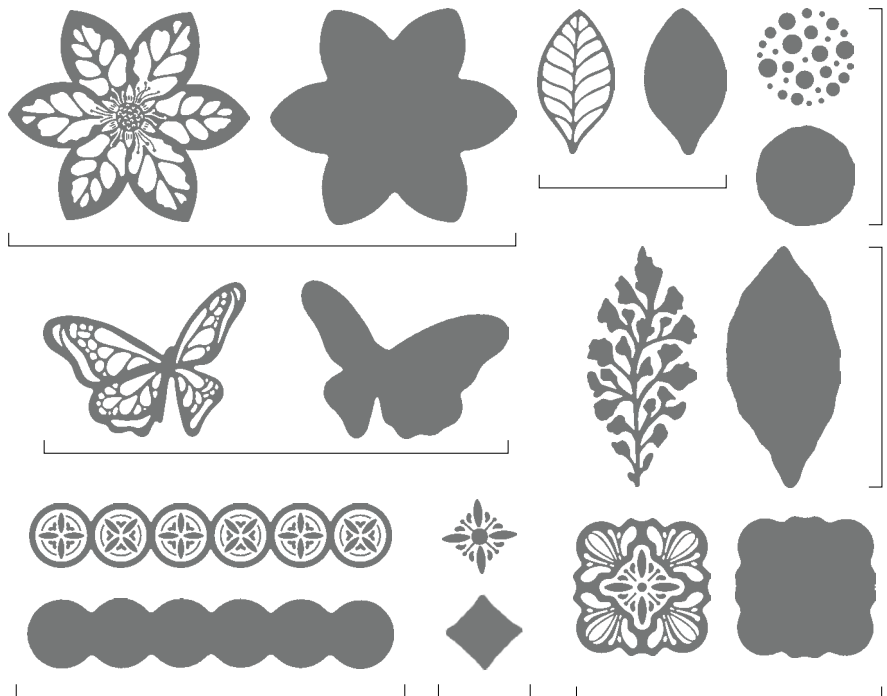

SHOWN AT 50%*

N ENCHANTED BUTTERFLY • 161279 | $24.00
9 photopolymer stamps (suggested clear blocks: a, b, c, d, i)