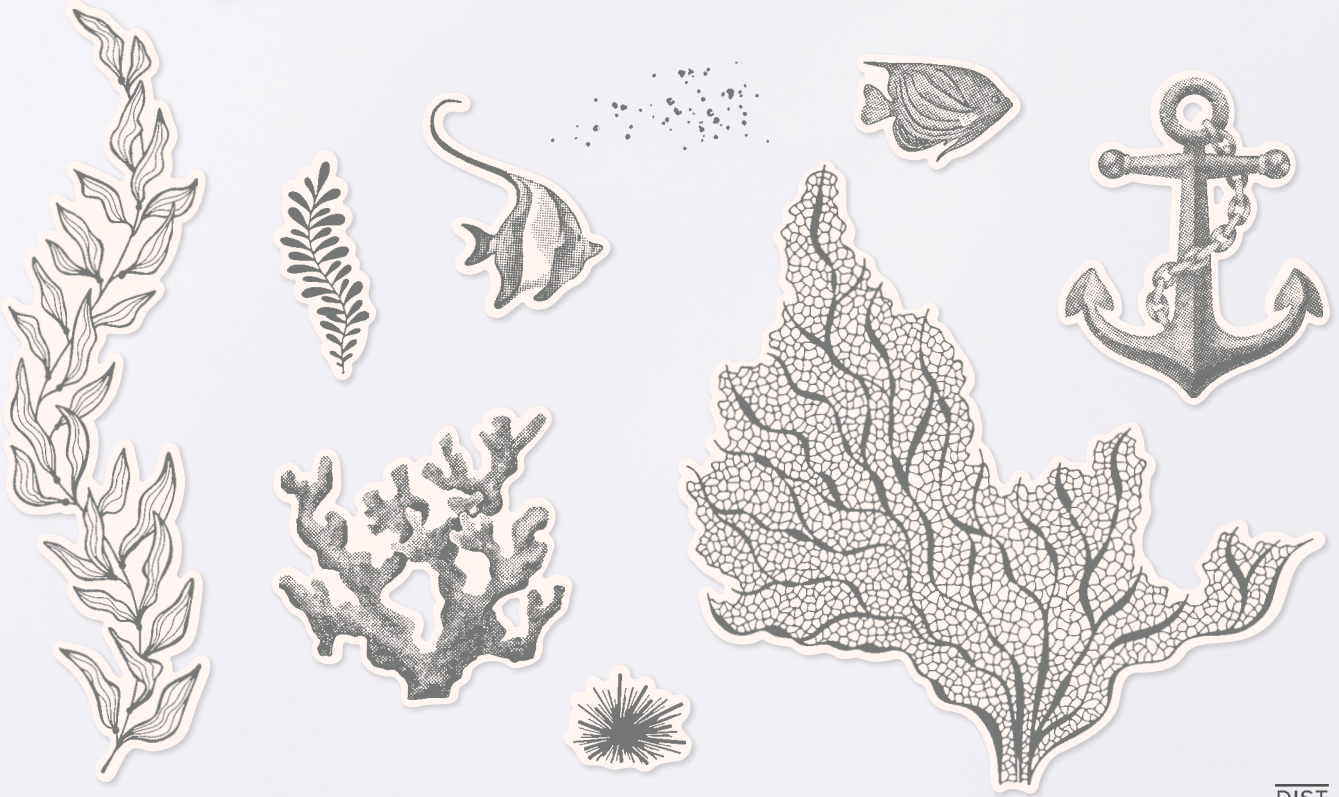

10%

BUNDLED SAVINGS

+

**N** CHEERFUL DAISIES BUNDLE  
 161297 | ~~\$59.00~~ \$53.00  
 Photopolymer • **EN** **FR**  
 Cheerful Daisies Stamp Set + Cheerful Daisies Dies (p. 156)

Interchangeable tips make the Take Your Pick™ tool even more indispensable! See p. 145 for the full line.