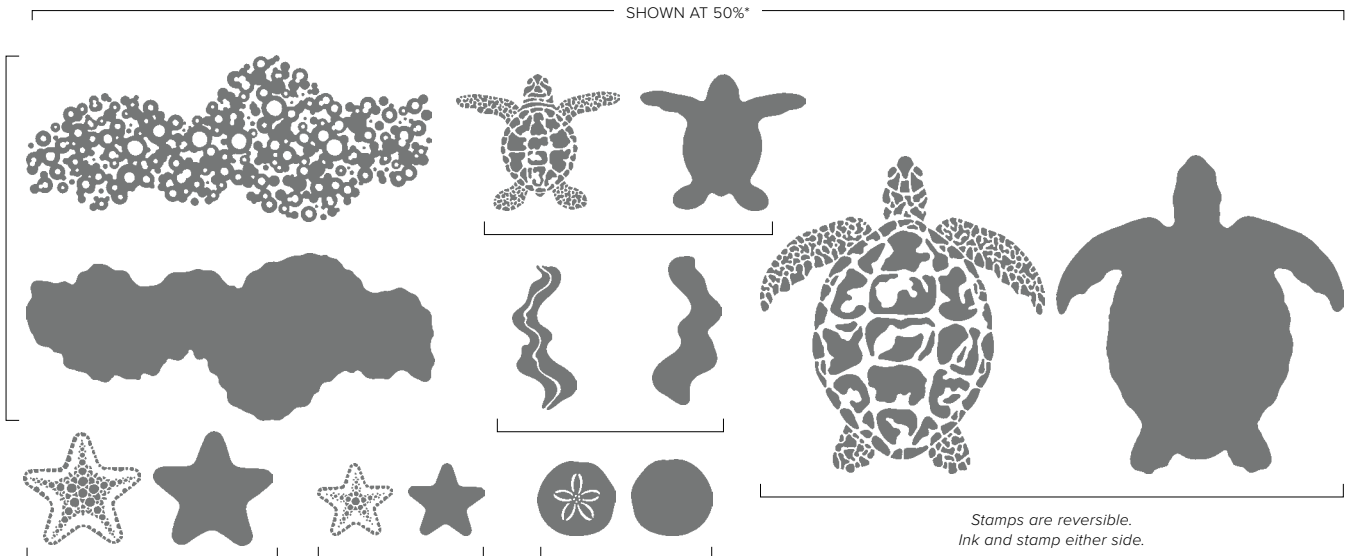

20 photopolymer stamps (suggested clear blocks: a, b, d, e, g) • Two-Step • EN | FR

○ Coordinates with Love for You Dies (p. 164)

SHOWN AT 100%

SHOWN AT 50%\*

Stamps are reversible.  
Ink and stamp either side.