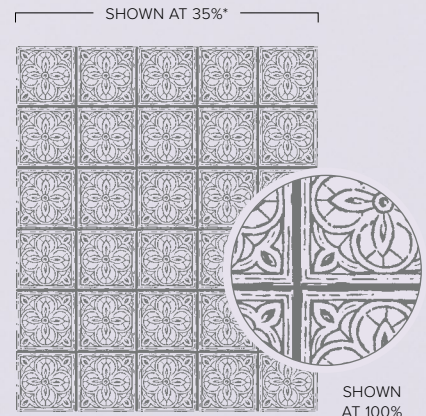

TIMELESS TILES • 157877 | $18.00
1 cling stamp (suggested clear block: f)