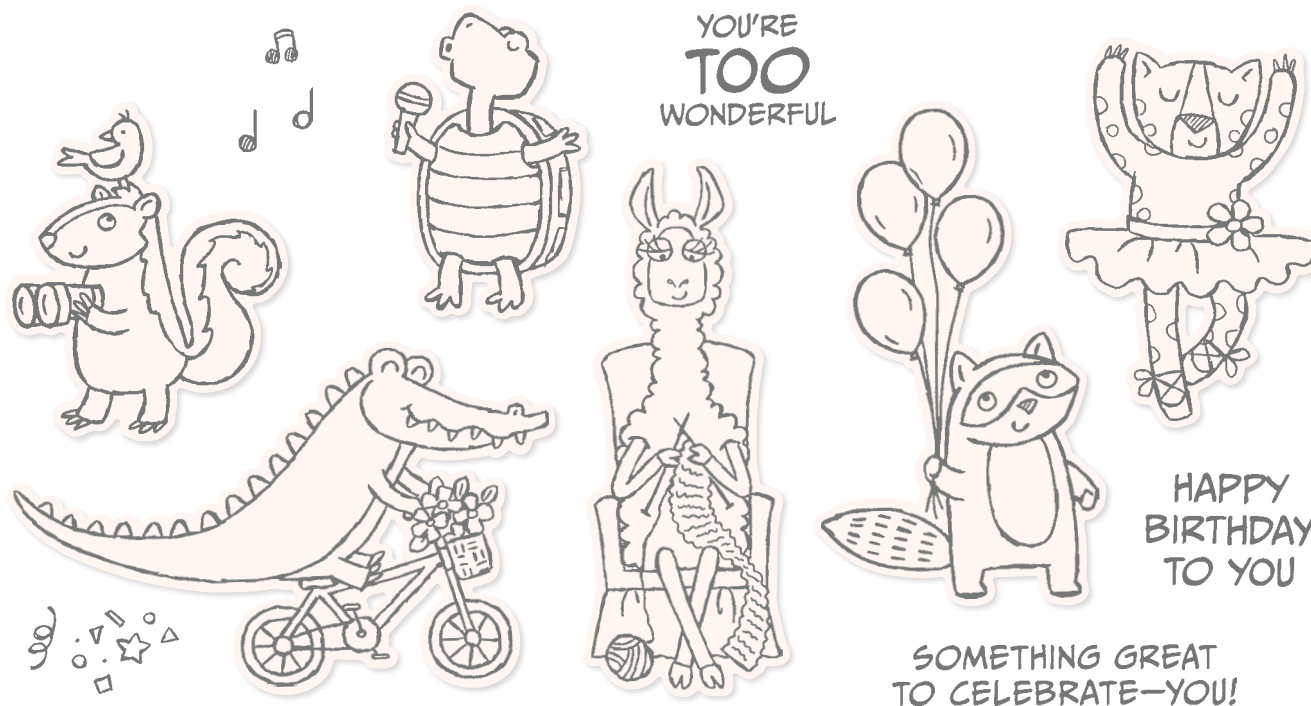

10% **BUNDLED SAVINGS** Zany Zoo Bundle • Cling • **[EN PR]** • 161315 | \$54.00 [ P. 160 ]

Zoo Crew 12" x 12" (30.5 x 30.5 cm) Designer Series Paper • 161304 | \$12.50 [ P. 132 ]

Ribbon Duo Combo Pack • 161318 | \$10.00 [ P. 144 ]

PETAL PINK    PUMPKIN PIE    LEMON LIME TWIST    POOL PARTY    CRUMB CAKE    BASIC BLACK

**N** ZANY ZOO • 161305 | \$26.00

11 cling stamps (suggested clear blocks: b, c, e) • **EN** **FR**

○ Coordinates with Zany Zoo Dies (p. 160)