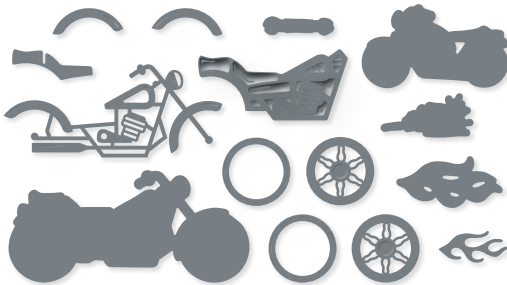

LEGENDARY RIDE • 160762 | $32.00
15 dies. Largest die: 3-7/8" x 1-7/8" (9.8 x 4.8 cm).
Coordinates with Legendary Ride Stamp Set (p. 88)