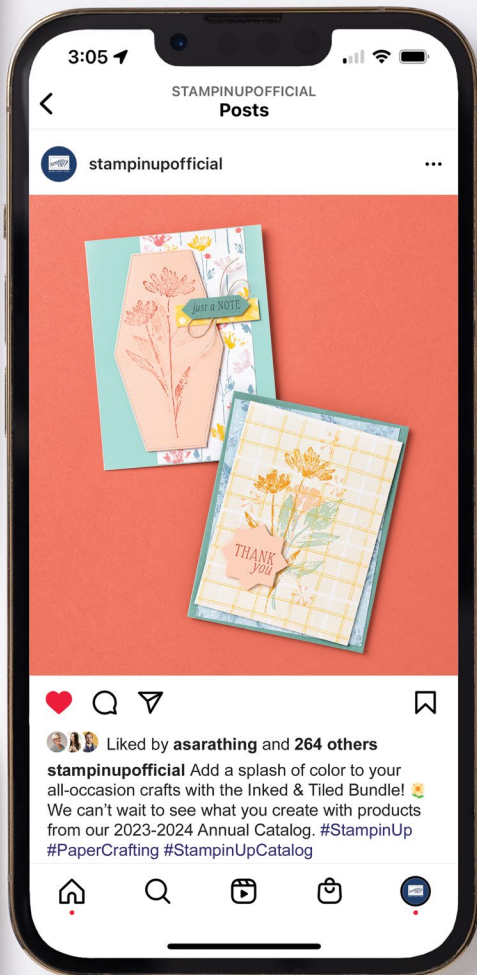

LOVE TO CRAFT?

Do you love helping others discover the joy of crafting? When you join Stampin' Up! as an independent demonstrator, you join a supportive community of others who feel the same. Join now and you can select $125 of products for only $99, plus free shipping. Ask your demonstrator about the perks of joining!

STAMPINUP.COM/JOIN

JOIN .....

CHOOSE YOUR
STARTER
KIT
$99