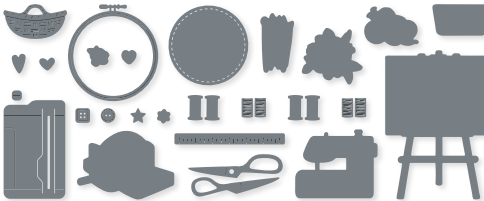

N CRAFTING WITH YOU • 161225 | $39.00
21 dies. Largest die: 3-9/16" x 2-9/16" (9 x 6.5 cm).

10%
BUNDLED SAVINGS

N CRAFTING WITH YOU BUNDLE
161226 | ~~$60.00~~ $54.00
Photopolymer • **EN** **FR**
Crafting with You Stamp Set (p. 91)
+ Crafting with You Dies