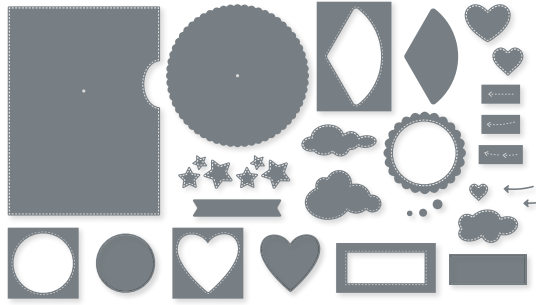

GIVE IT A WHIRL • 154336 | $39.00
21 dies. Largest die: 3-7/8" x 5-1/4" (9.8 x 13.3 cm).