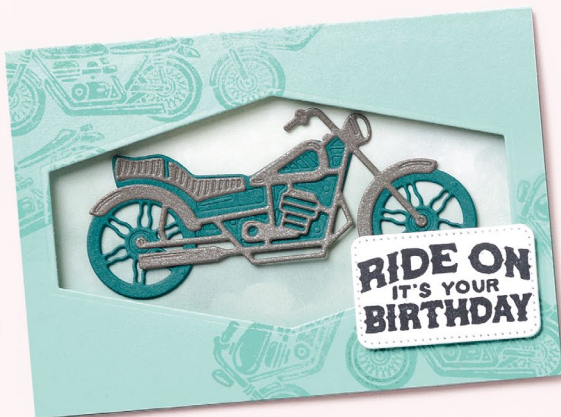

[WEB]
BASICS 3D
EMBOSSING FOLDERS
161598