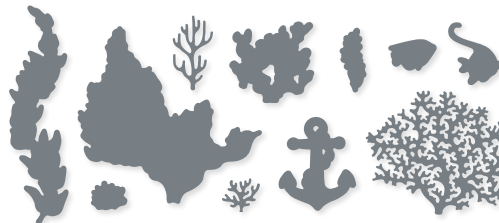

N BEAUTY OF THE DEEP • 161236 | $33.00
11 dies. Largest die: 3-7/16" x 2-7/8" (8.7 x 7.3 cm).

10%
BUNDLED SAVINGS

N BEAUTY OF THE DEEP BUNDLE
161237 | ~~$58.00~~ $52.00
Cling
Beauty of the Deep Stamp Set (p. 112)
+ Beauty of the Deep Dies