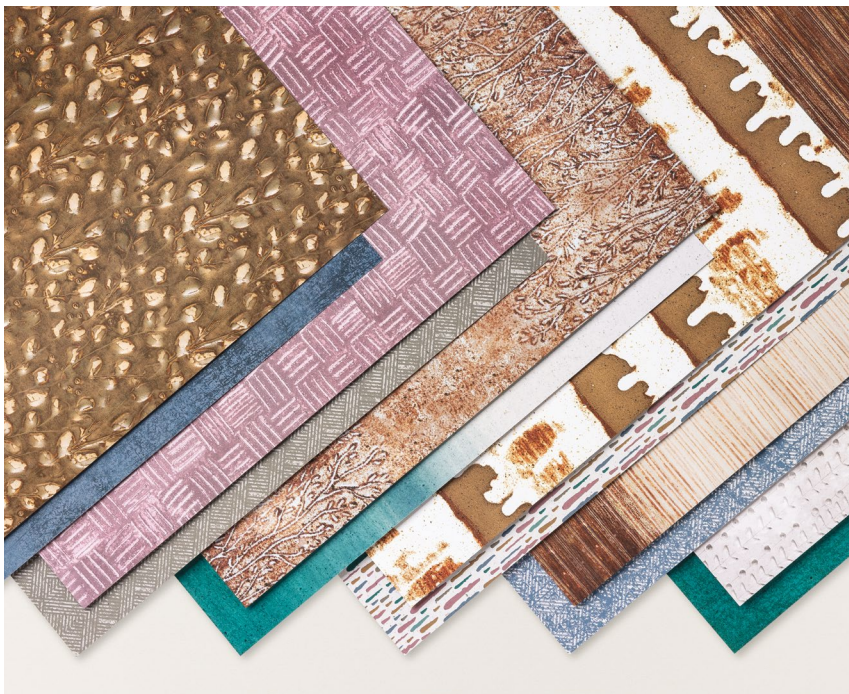

COPPER CLAY   MOODY MAUVE   PRETTY PEACOCK   MISTY MOONLIGHT   PECAN PIE   PEBBLED PATH