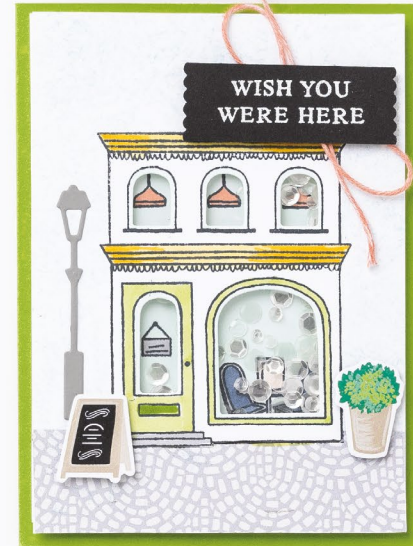

SUITE

LES

SHOPPES

SUITE COLLECTION • 161337 | $66.50

Suite collection includes one of each item listed below.

10% BUNDLED SAVINGS Let's Go Shopping Bundle • Photopolymer • [EN] [FR] • 161333 | $47.50 [P. 158]

Les Shoppes 12" x 12" (30.5 x 30.5 cm) Designer Series Paper • 161322 | $12.50 [P. 131]

Loose Silver Sequins • 161626 | $6.50 [P. 139]