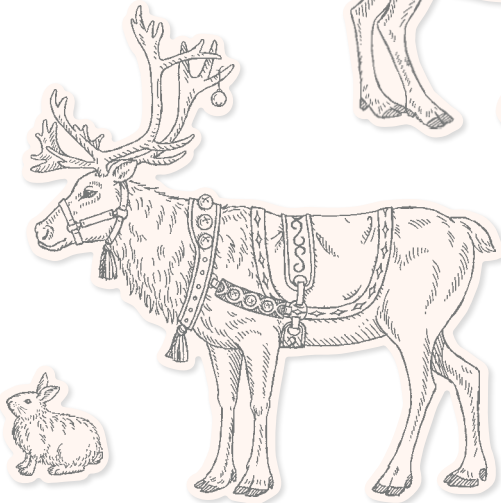

Photopolymer • **EN** **FR**

Wonderful Thoughts Stamp Set + Wonderful Thoughts Dies (p. 160)

*Peace*  
ON EARTH

MERRY  
*Christmas*

WISHING YOU A  
WONDERFUL SEASON  
FILLED WITH ALL THE  
GOOD THINGS THAT  
WARM YOUR HEART AND  
LIFT YOUR SPIRIT.