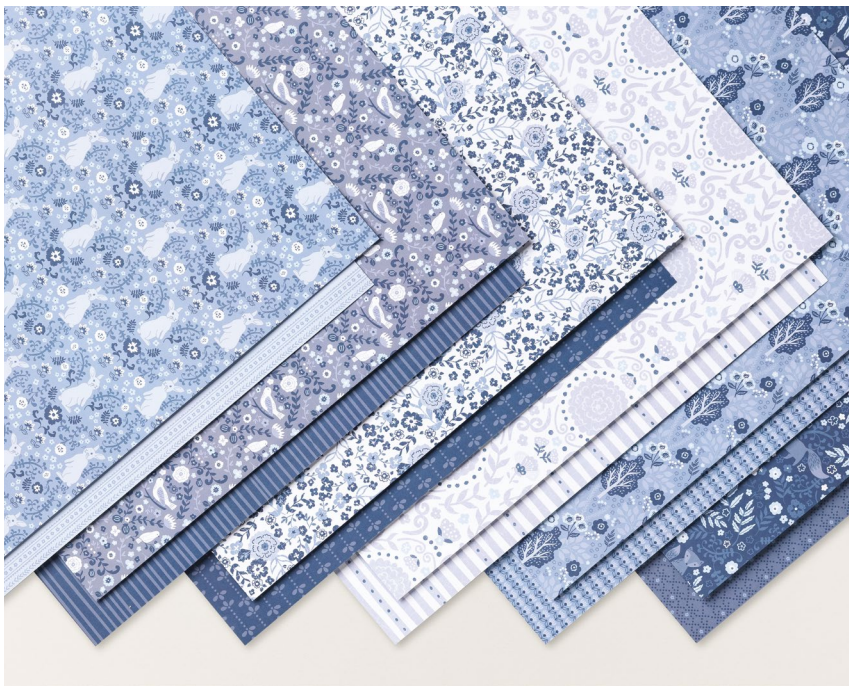

MISTY MOONLIGHT

BOHO BLUE

BALMY BLUE