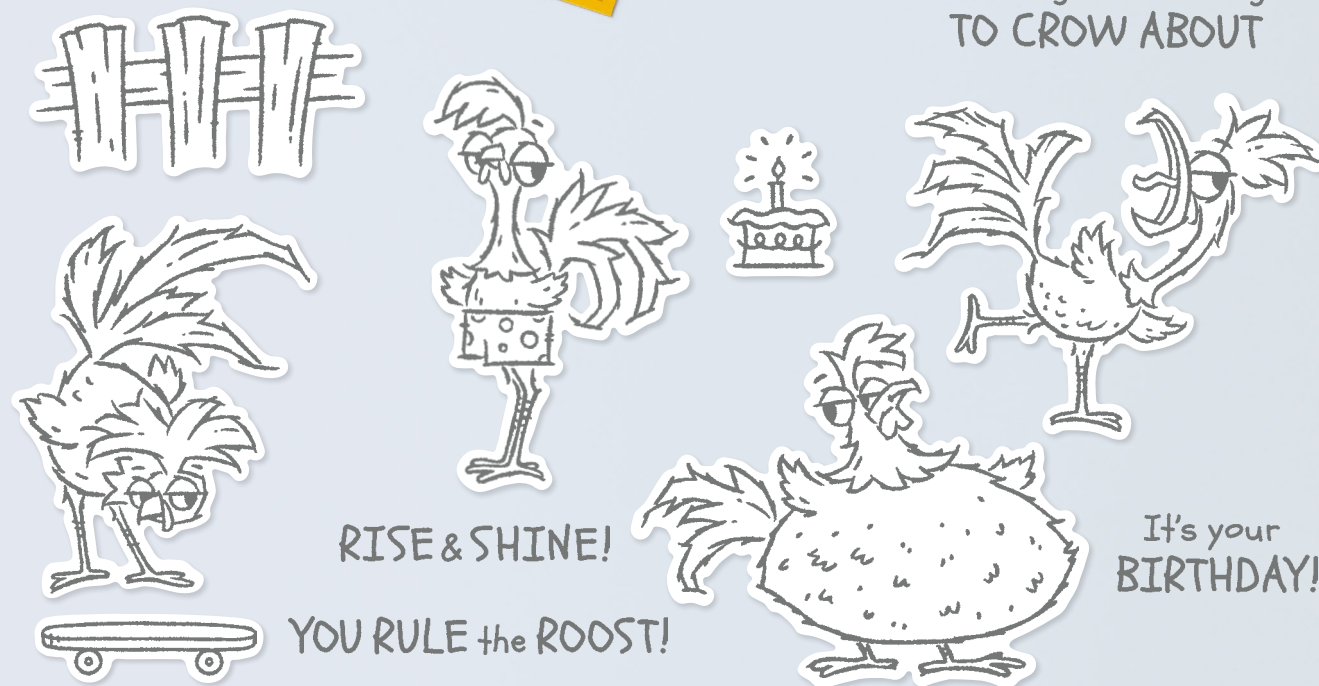

PETAL PINK    PUMPKIN PIE    LEMON LIME TWIST    POOL PARTY    CRUMB CAKE    BASIC BLACK

**N** ZANY ZOO • 161305 | \$26.00

11 cling stamps (suggested clear blocks: b, c, e) • **EN** **FR**

○ Coordinates with Zany Zoo Dies (p. 160)

10%

BUNDLED SAVINGS

+

**N** ZANY ZOO BUNDLE  
161315 | ~~\$60.00~~ \$54.00  
Cling • **EN** **FR**  
Zany Zoo Stamp Set + Zany Zoo Dies (p. 160)

We offer punches in a variety of shapes and styles. See p. 147-149 or visit [stampinup.com](http://stampinup.com) to view them all.

**BIRD'S EYE VIEW • 161436 | \$20.00**

11 photopolymer stamps (suggested clear blocks: b, c, h)

You've got something  
TO CROW ABOUT

RISE & SHINE!

YOU RULE the ROOST!

It's your  
BIRTHDAY!

**N** HEY CHUCK • 161549 | \$25.00