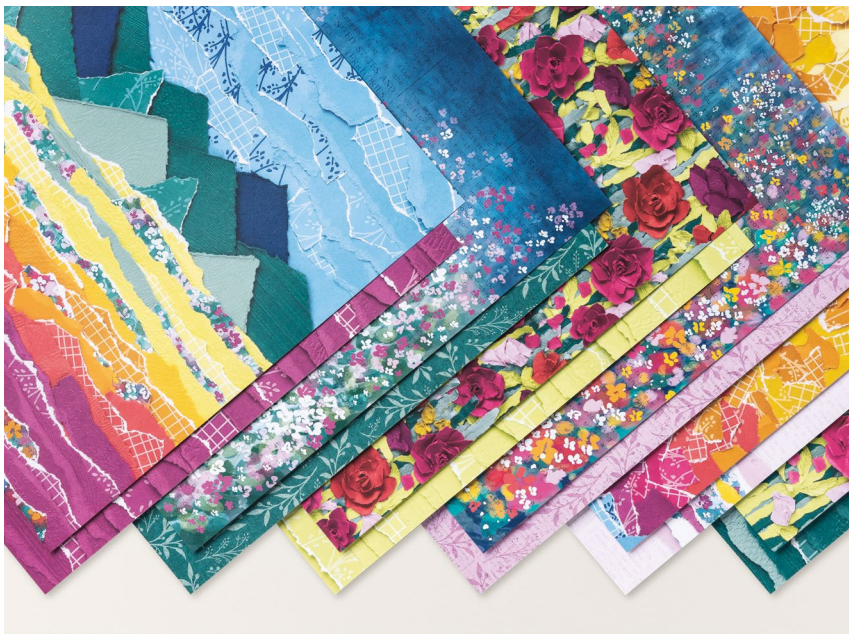

LEMON LIME TWIST   PRETTY PEACOCK   LOST LAGOON   AZURE AFTERNOON   BERRY BURST   FRESH FREESIA