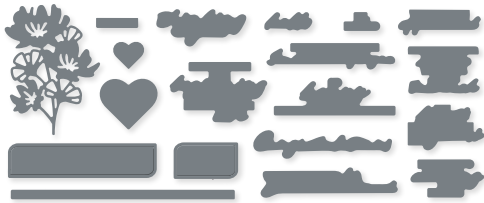

N WONDERFUL THOUGHTS • 161491 | $34.00 • **EN** **FR**
19 dies. Largest die: 1-13/16" x 2-5/8" (4.6 x 6.7 cm).

10%
BUNDLED SAVINGS

N WONDERFUL THOUGHTS BUNDLE
161494 | ~~$59.00~~ $53.00
Photopolymer • **EN** **FR**
Wonderful Thoughts Stamp Set (p. 41)
+ Wonderful Thoughts Dies