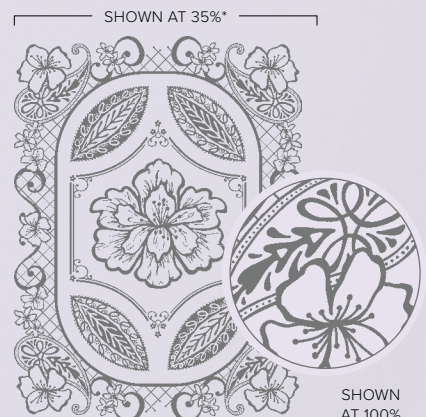

SHOWN AT 35%\*

SHOWN AT 100%

**WATERCOLOR WORLD**  
160708 | \$23.00  
1 cling stamp (suggested clear block: f)

SHOWN AT 35%\*

SHOWN AT 100%

**SNOW CRYSTAL • 159821 | \$21.00**  
1 cling stamp (suggested clear block: f)