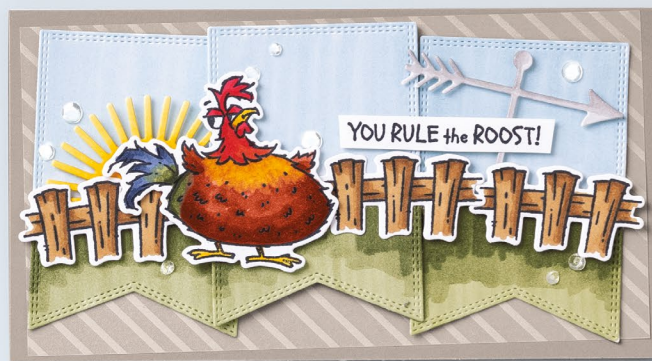

You've got something
TO CROW ABOUT

RISE & SHINE!

YOU RULE the ROOST!

It's your
BIRTHDAY!

N HEY CHUCK • 161549 | $25.00

11 cling stamps (suggested clear blocks: a, b, c, d)
O Coordinates with Hey Chuck Dies (p. 158)

10%
BUNDLED SAVINGS

+

N HEY CHUCK BUNDLE
161553 | $57.00 $51.25

Cling
Hey Chuck Stamp Set + Hey Chuck Dies (p. 158)