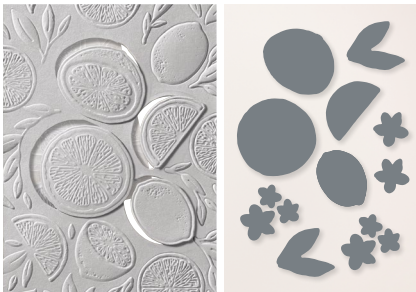

SWEET CITRUS HYBRID • 160644 | $33.00
1 embossing folder: 4-1/2" x 6-1/4"
(11.4 x 15.9 cm). 7 dies. Largest die: 3-1/2" x 4"
(8.9 x 10.2 cm). Coordinates with
Sweet Citrus Stamp Set (p. 32)