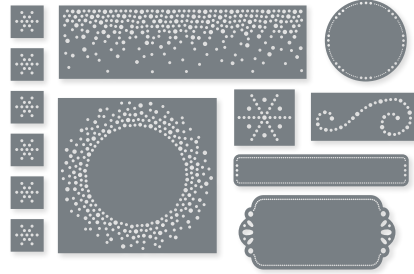

LABELS AGLOW • 159551 | $33.00
13 dies. Largest die: 5" x 3-1/4" (12.7 x 8.3 cm). See these dies
in use on p. 43. Coordinates with Brightest Glow Stamp Set (p. 42)