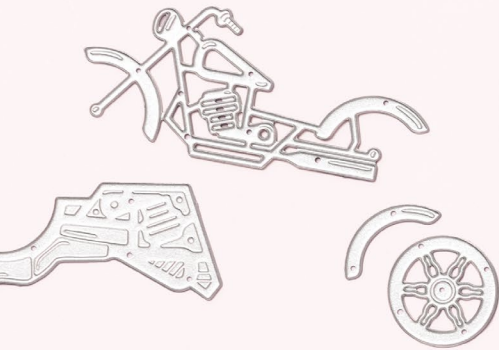

10%

BUNDLED SAVINGS

+

**N** REACH FOR THE STARS BUNDLE  
 161186 | ~~\$59.00~~ \$53.00  
 Cling • **EN** **FR**  
 Reach for the Stars Stamp Set + Reach for the Stars Dies (p. 159)

[ WEB ]  
BASICS 3D  
EMBOSSING FOLDERS  
161598