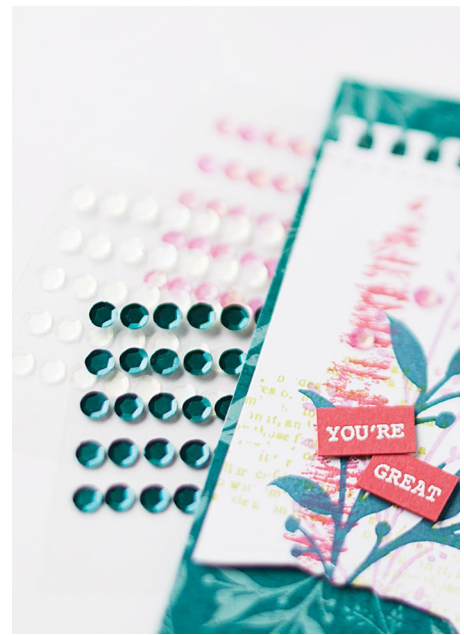

LEMON LIME TWIST   PRETTY PEACOCK   LOST LAGOON   AZURE AFTERNOON   BERRY BURST   FRESH FREESIA