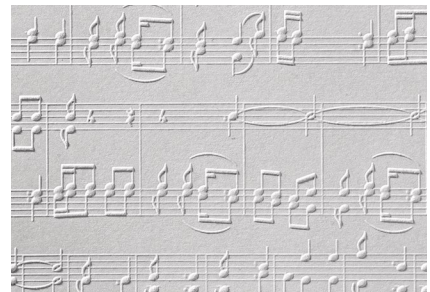

MERRY MELODY 3D • 156392 | $11.00
6" x 6-1/4" (15.2 x 15.9 cm)