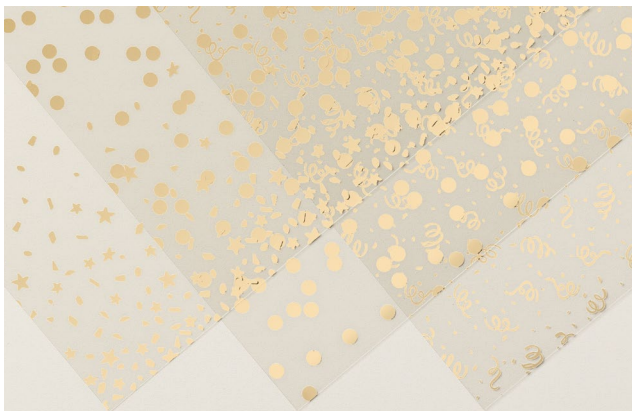

N GOLD CELEBRATIONS 12" X 12" (30.5 X 30.5 CM) SPECIALTY DESIGNER SERIES PAPER • 161745 | $9.00

3 acetate sheets: 1 each of 3 designs*. Coordinates with Bright & Beautiful Suite (p. 14–15). Includes gold foil.