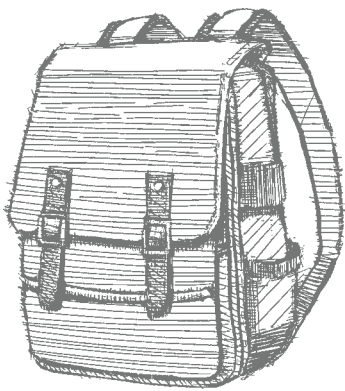

time to make
NEW MEMORIES