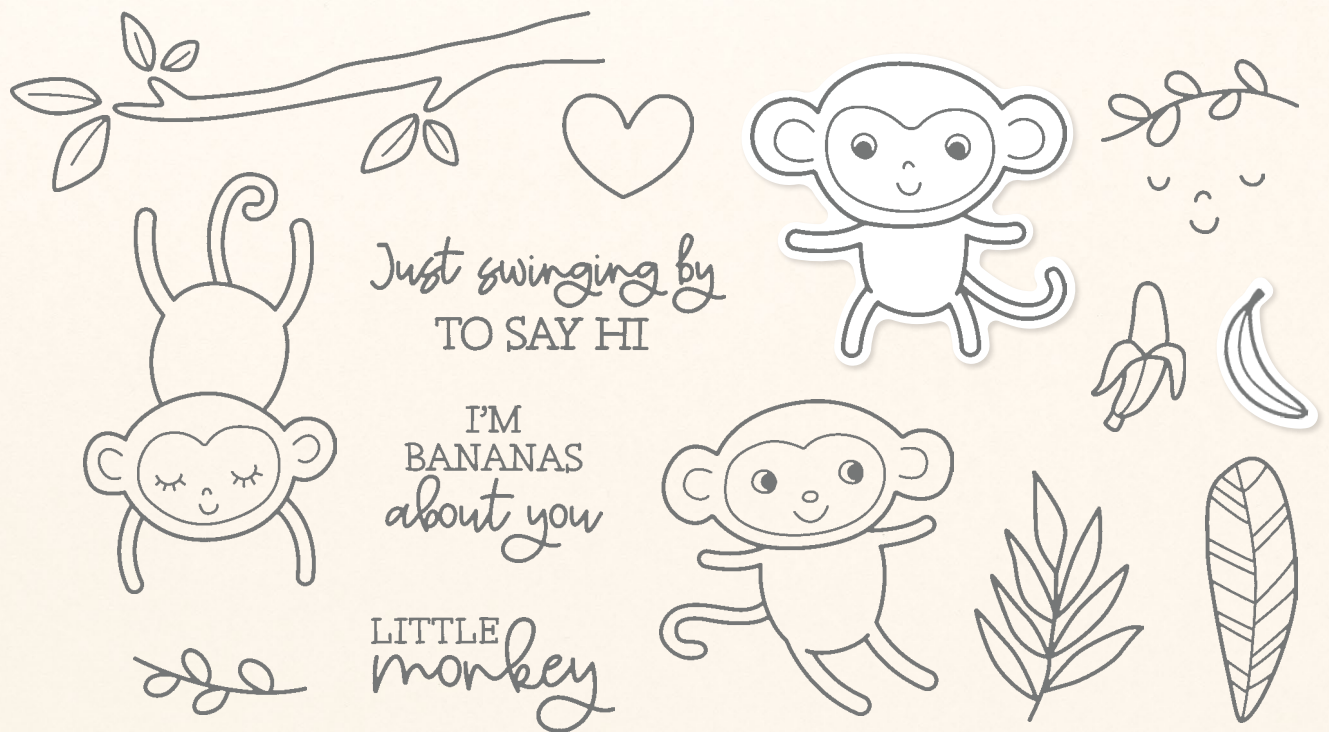

LITTLE MONKEY • 161372 | $21.00

15 photopolymer stamps (suggested clear blocks: a, b, d, h) • **EN PR**
O Coordinates with Little Monkey Builder Punch (p. 147)

10%

BUNDLED SAVINGS

+

LITTLE MONKEY BUNDLE
161379 | ~~$43.00~~ $38.50
Photopolymer • **EN PR**
Little Monkey Stamp Set + Little Monkey Builder Punch (p. 147)