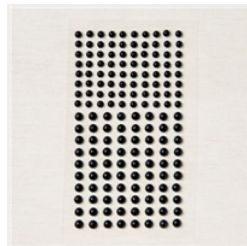

Price: \$12.00

Add to Cart

Beauty Of Friendship Photopolymer Stamp Set - 154983

Price: \$22.00

Add to Cart

Cajun Craze 8-1/2" X 11" Cardstock - 119684

Price: \$9.25

Add to Cart

Basic White 8-1/2" X 11" Cardstock - 159276

Price: \$10.25

Add to Cart

Basic White Medium Envelopes - 159236

Price: \$7.50

Add to Cart

Tuxedo Black Memento Ink Pad - 132708

Price: \$6.00

Add to Cart

Matte Black Dots - 154284

Price: \$7.00

Add to Cart

Stampin' Dimensionals - 104430

Price: \$4.25

Add to Cart

Multipurpose Liquid Glue - 110755